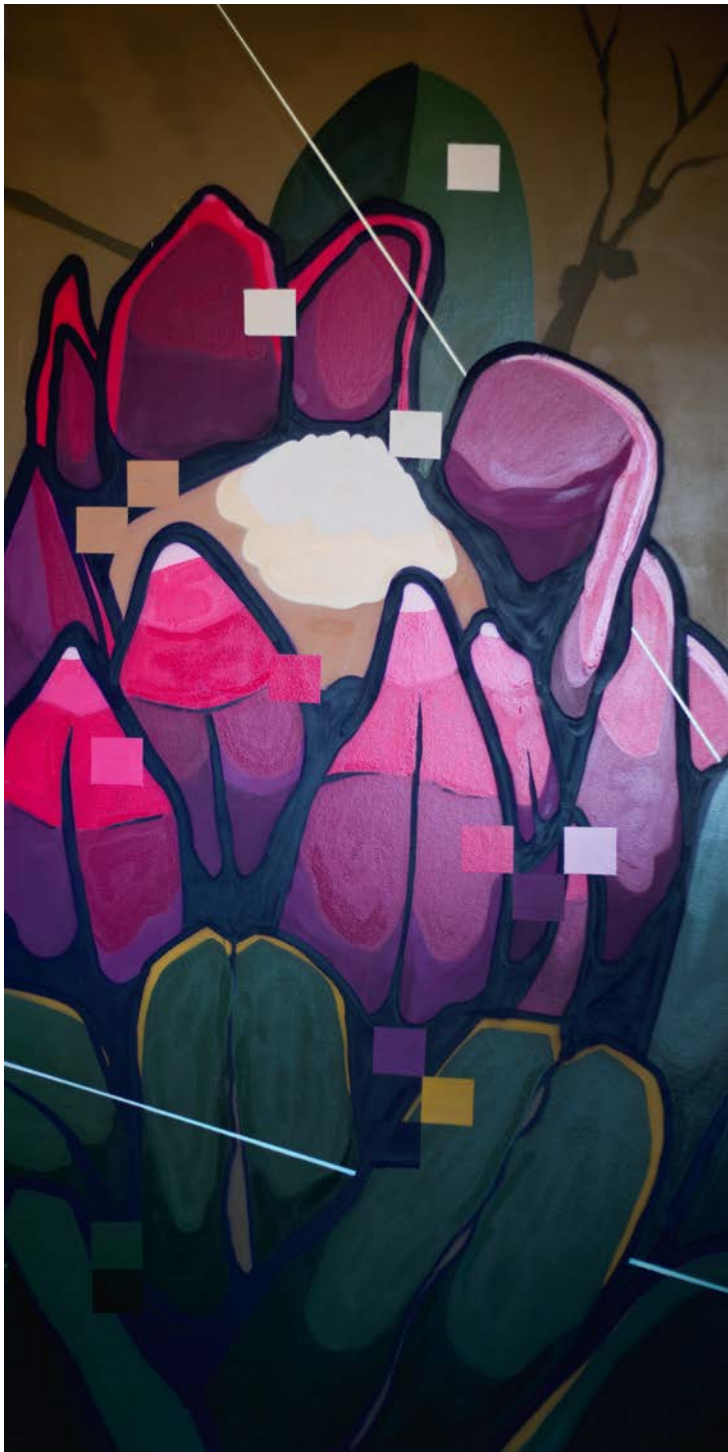

Brutal.

FIVE WALLS
Live Painting / Group Show
Aweh Migo • NARDSTAR • Bushy Wopp*
Tyler B Murphy • Marti Lund

NARDSTAR*
Spray paint on Board
1200 x 2400 mm

R28,000.00 (each)

MARTI MACFLY
Acrylic paint on Board
1200 x 2400 mm

R28,000.00 (each)

AWEH MIGO
Spray paint on Board
1200 x 2400 mm

R28,000.00 (each)

BUSHY WOPP
Spray paint on Board
1200 x 2400 mm

R28,000.00 (each)

TYLER B. MURPHY
Spray paint on Board
1200 x 2400 mm

R28,000.00 (each)