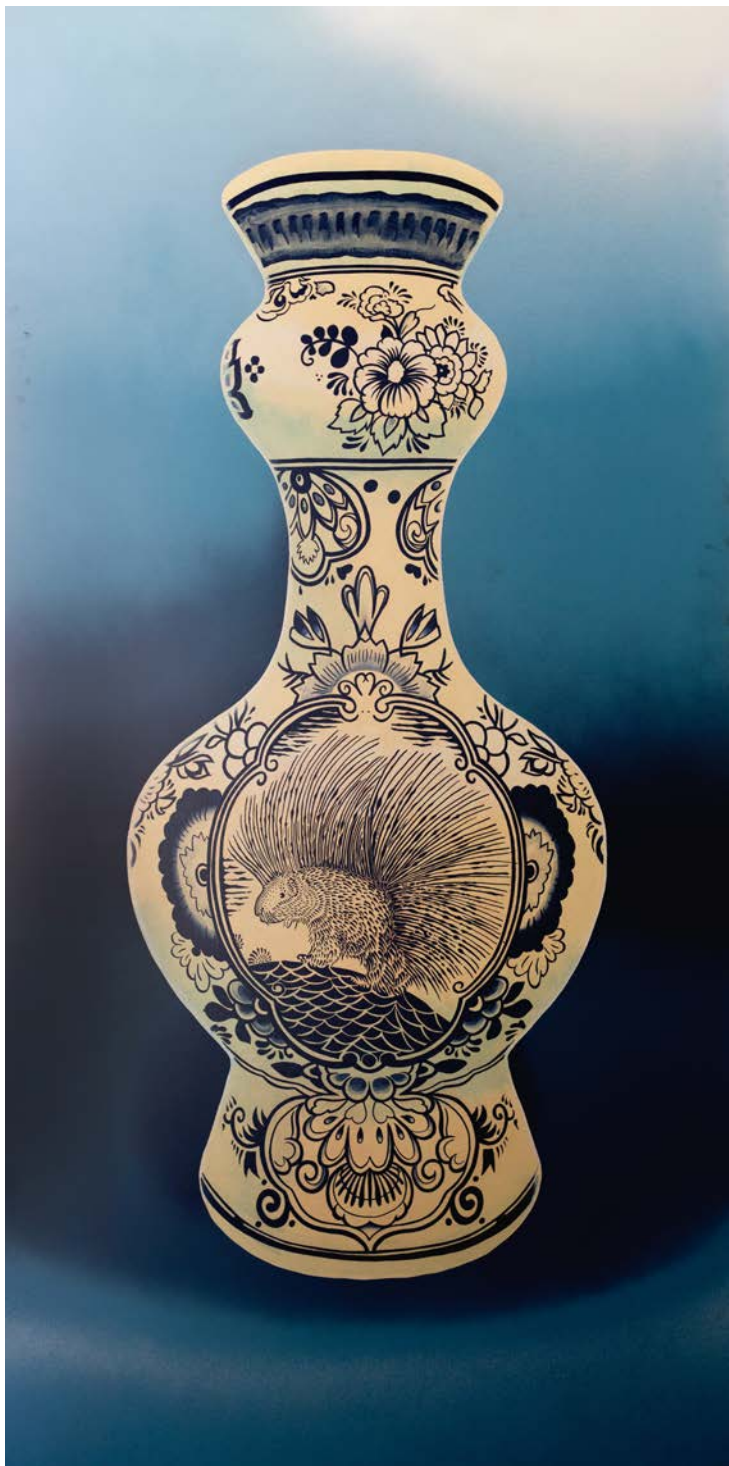

Brutal.

FIVE WALLS
Live Painting / Group Show
Aweh Migo • NARDSTAR • Bushy Wopp*
Tyler B Murphy • Marti Lund

NARDSTAR*
Spray paint on Board
1200 x 2400 mm

R28,000.00 (each)

MARTI MACFLY
Acrylic paint on Board
1200 x 2400 mm

R28,000.00 (each)

AWEH MIGO
Spray paint on Board
1200 x 2400 mm

R28,000.00 (each)

BUSHY WOPP
Spray paint on Board
1200 x 2400 mm

R28,000.00 (each)

TYLER B. MURPHY
Spray paint on Board
1200 x 2400 mm

R28,000.00 (each)