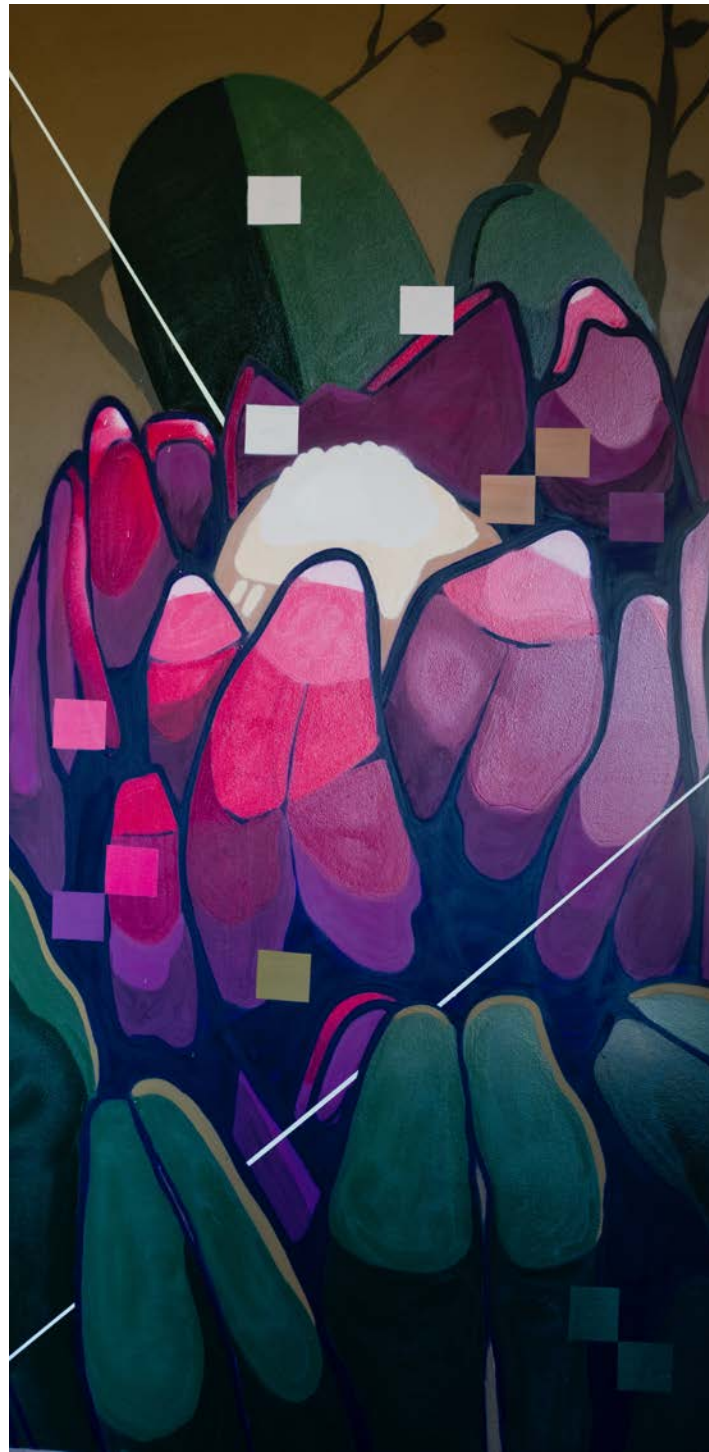

Brutal.

FIVE WALLS
Live Painting / Group Show
Aweh Migo • NARDSTAR • Bushy Wopp*
Tyler B Murphy • Marti Lund

NARDSTAR*
Spray paint on Board
1200 x 2400 mm

R28,000.00 (each)

MARTI MACFLY
Acrylic paint on Board
1200 x 2400 mm

R28,000.00 (each)

AWEH MIGO
Spray paint on Board
1200 x 2400 mm

R28,000.00 (each)

BUSHY WOPP
Spray paint on Board
1200 x 2400 mm

R28,000.00 (each)

TYLER B. MURPHY
Spray paint on Board
1200 x 2400 mm

R28,000.00 (each)